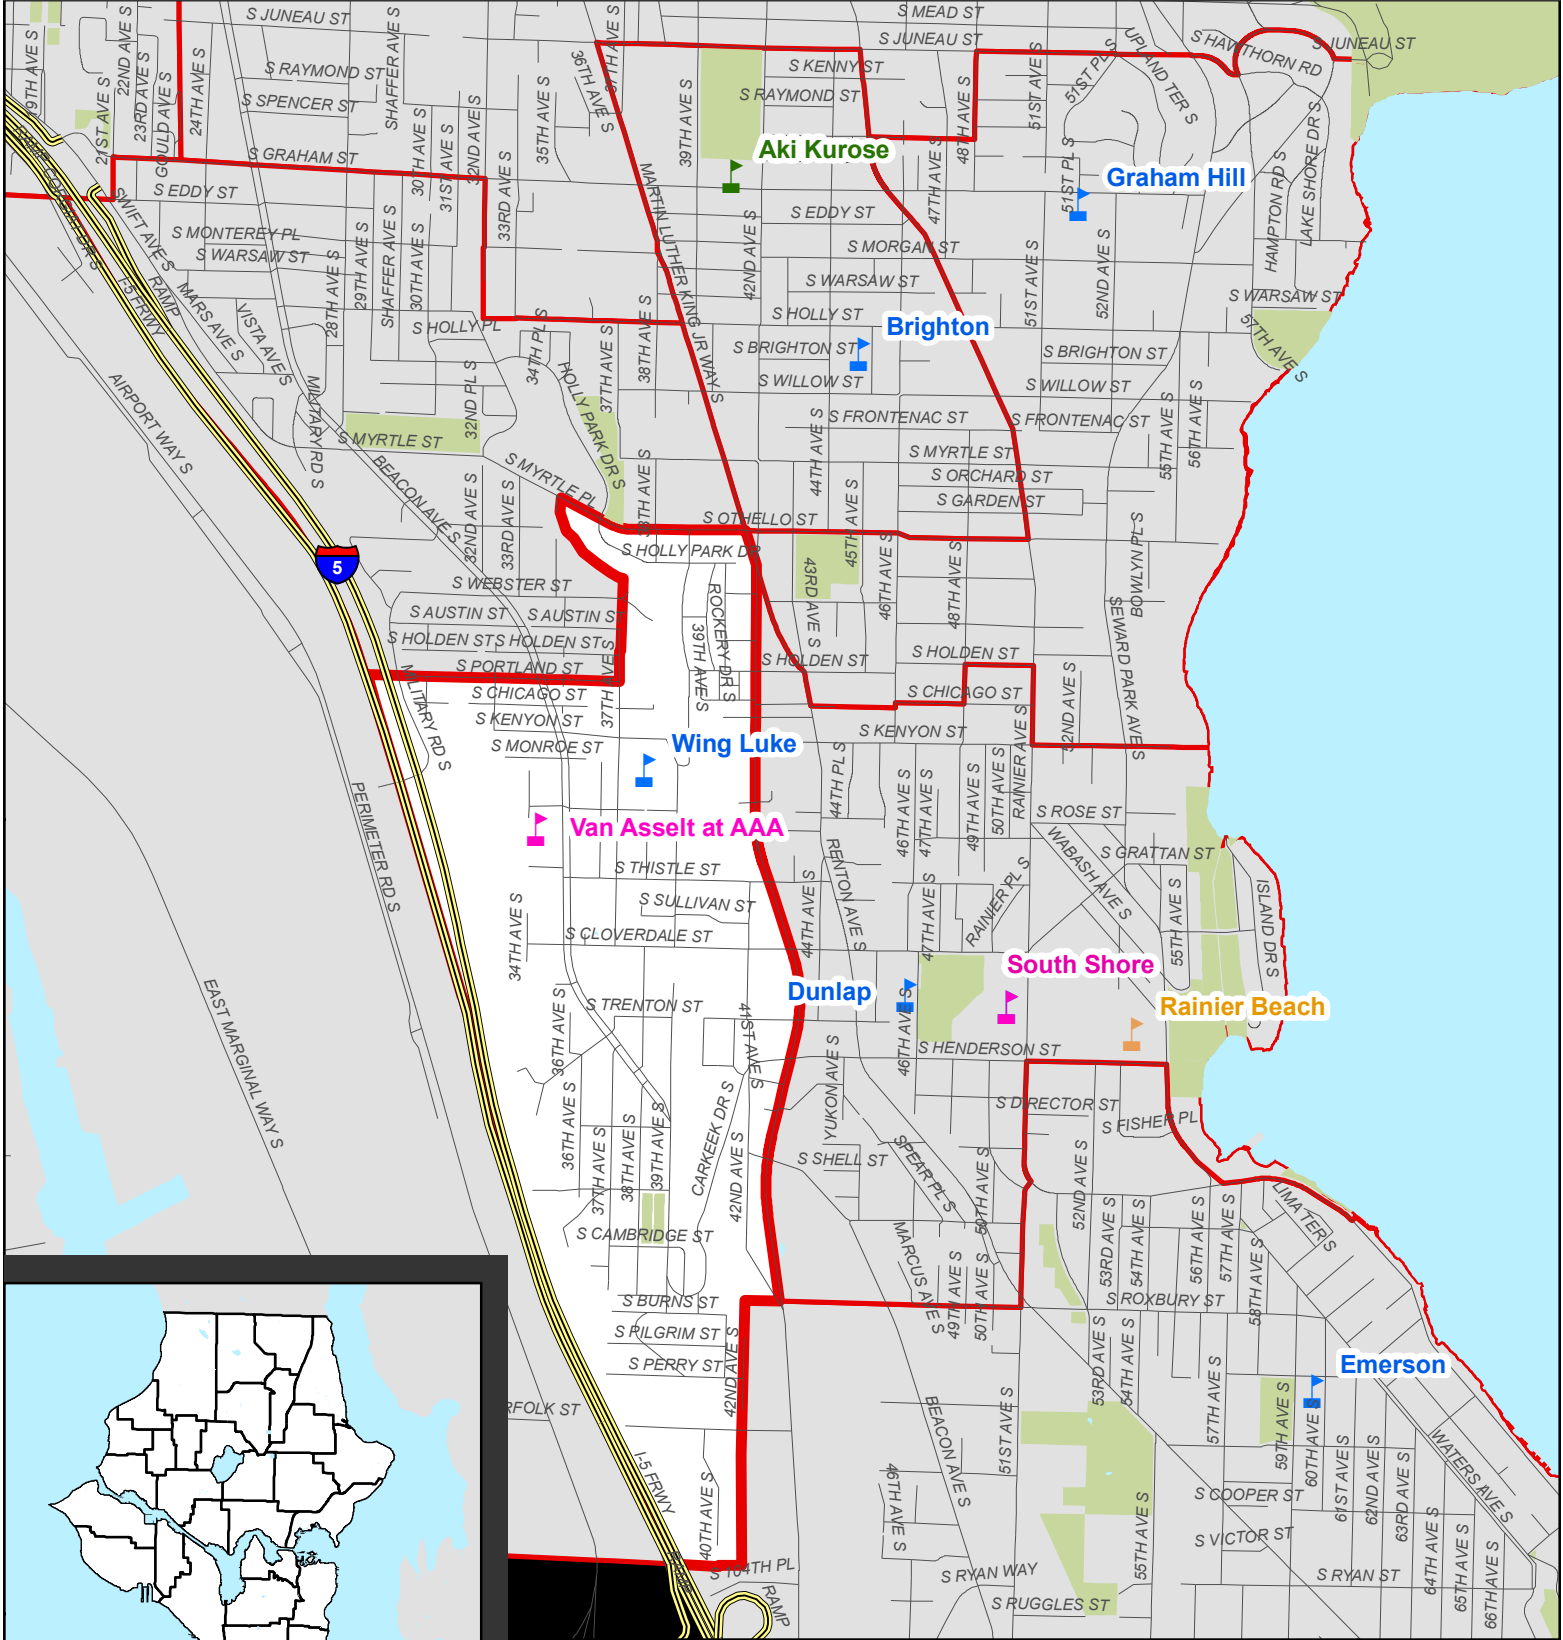

Van Asselt Reference Area

 Van Asselt Reference Area

 Park Space

Elementary

Middle School

High School

Alternative

0.5 0.25 0 0.5 Miles