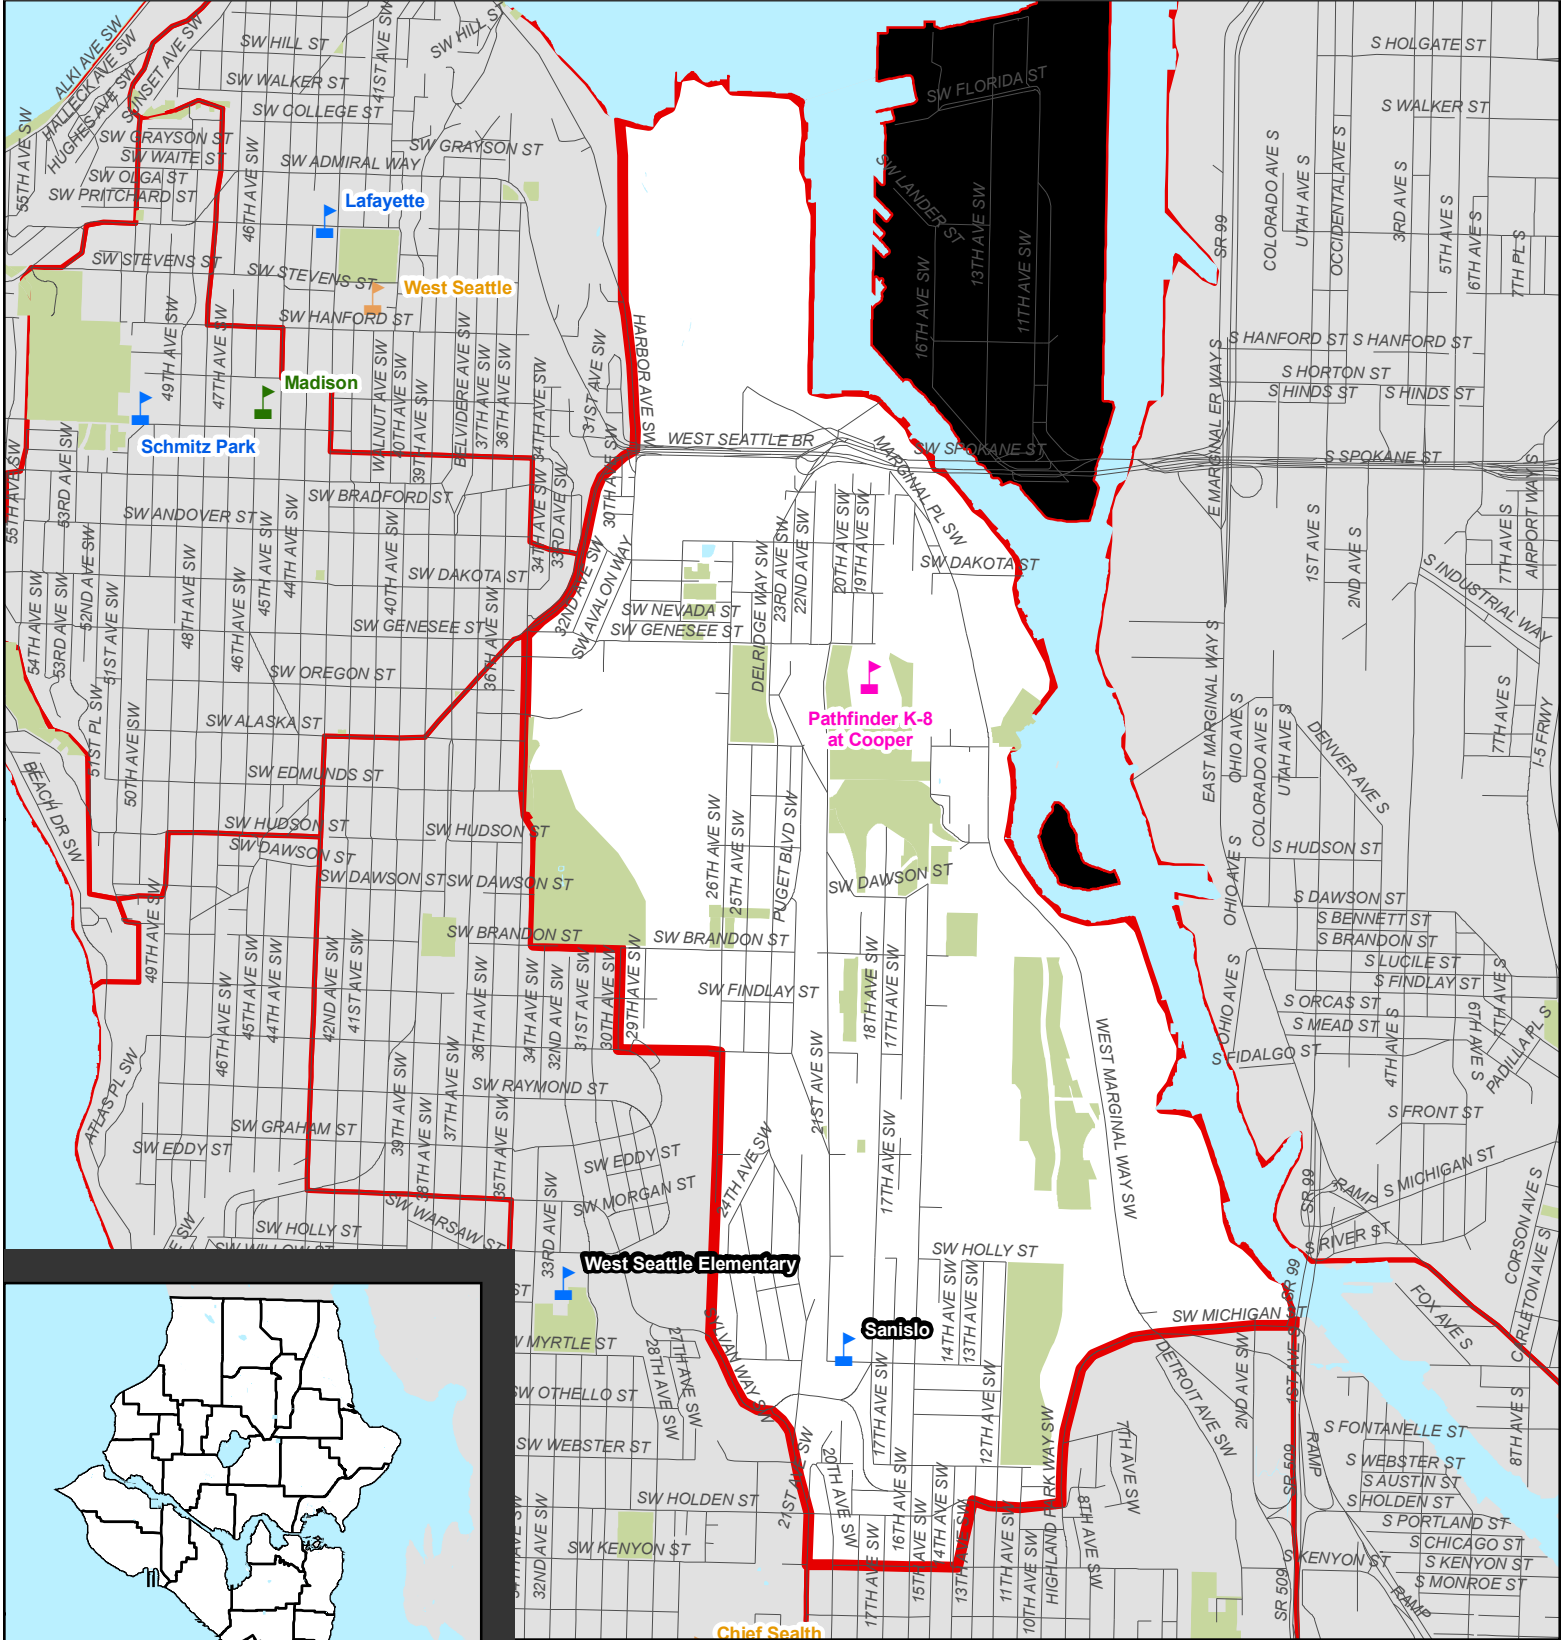

# Sanislo Reference Area

 Sanislo Reference Area

 Park Space

Elementary

Middle School

High School

Alternative

0.5 0.25 0 0.5 Miles