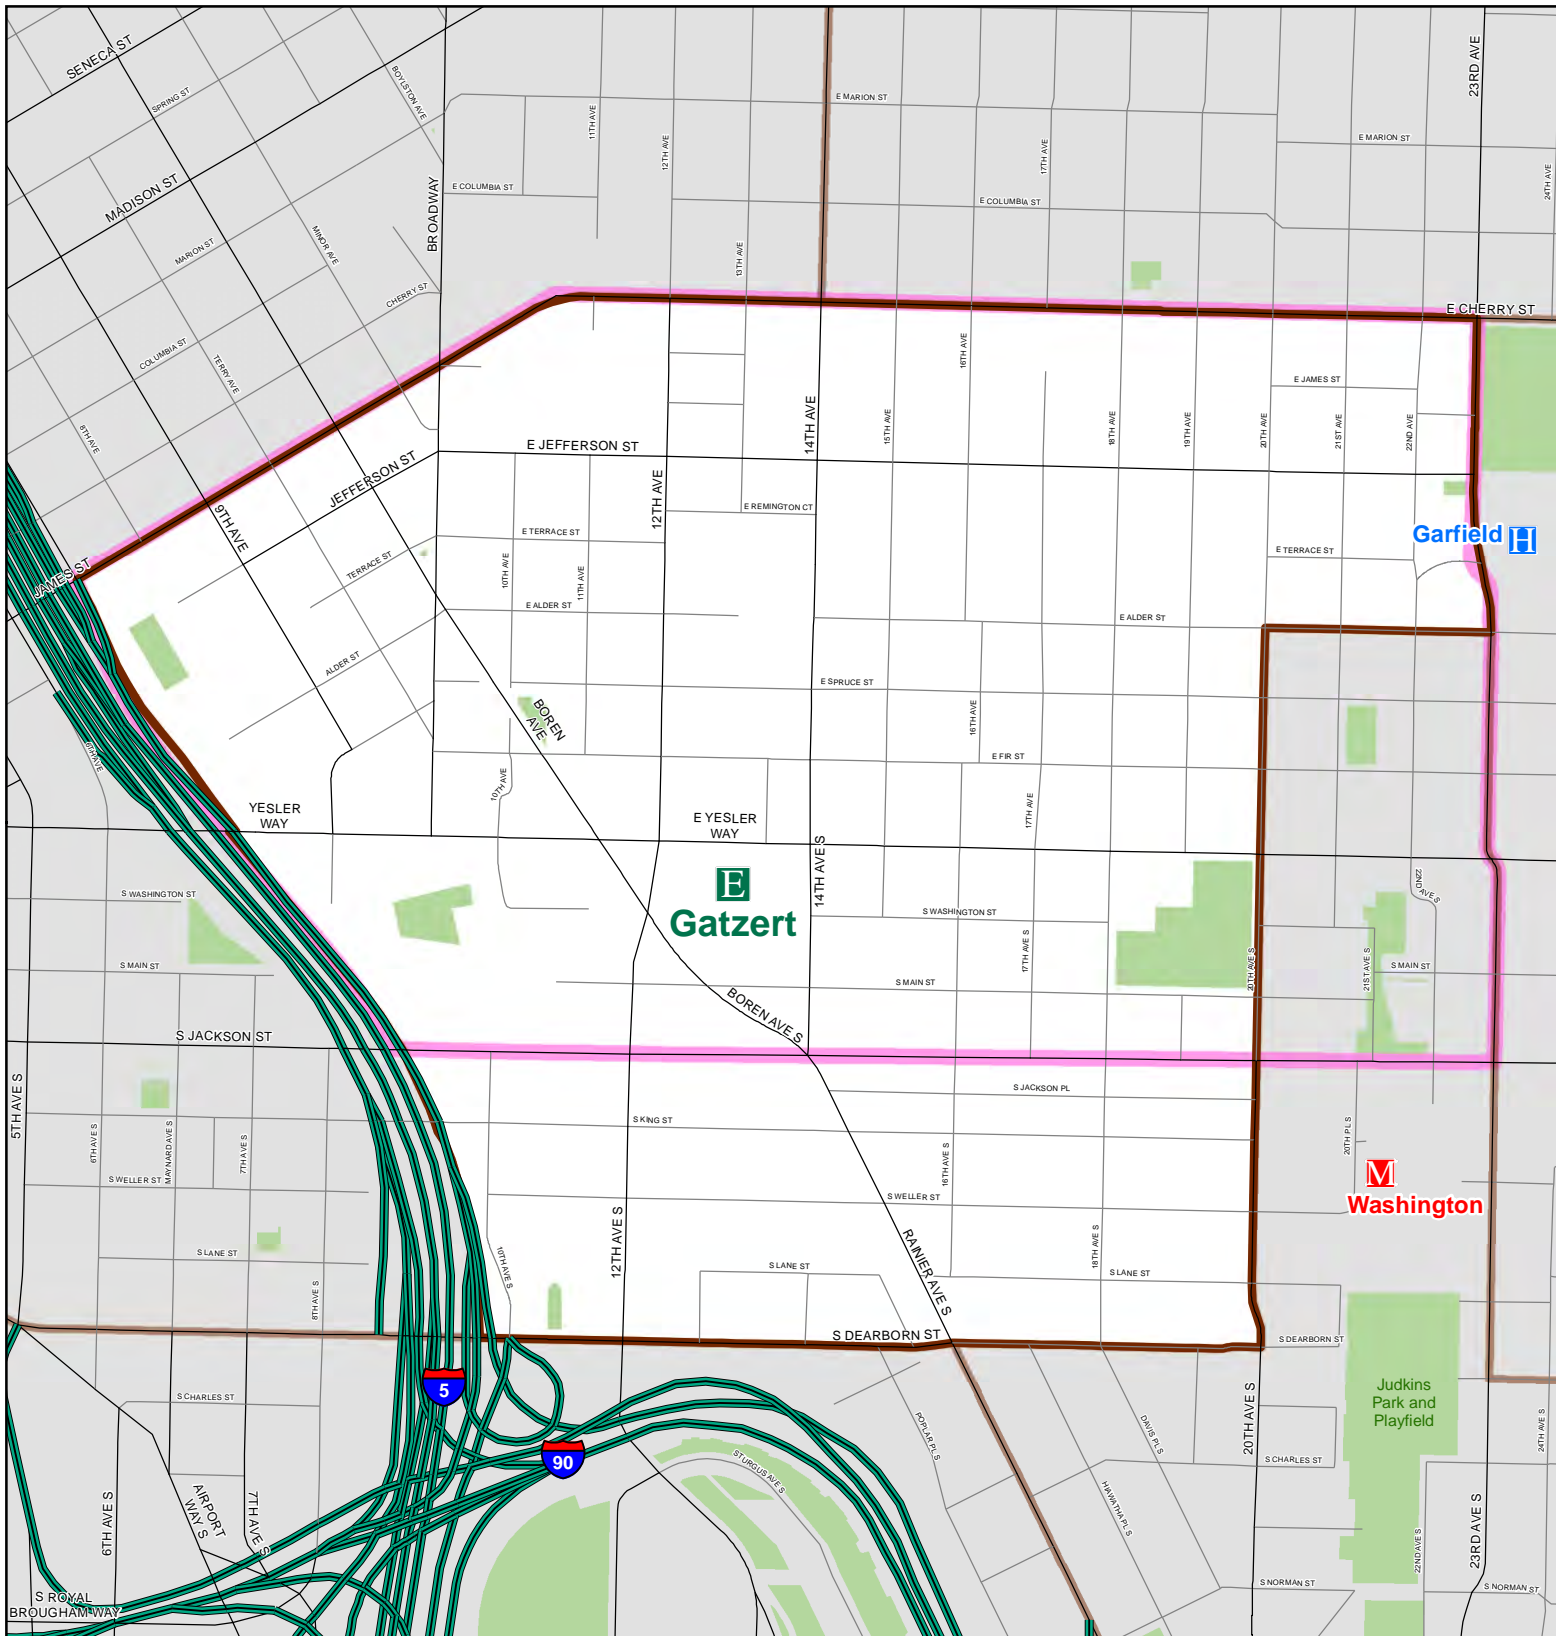

Bailey Gatzert

Elementary School Attendance Area

- Attendance Area
- Elementary
- High
- Middle
- Walk Zone
- Option Elementary
- Option High
- Service School

Map last revised: 6/5/2018