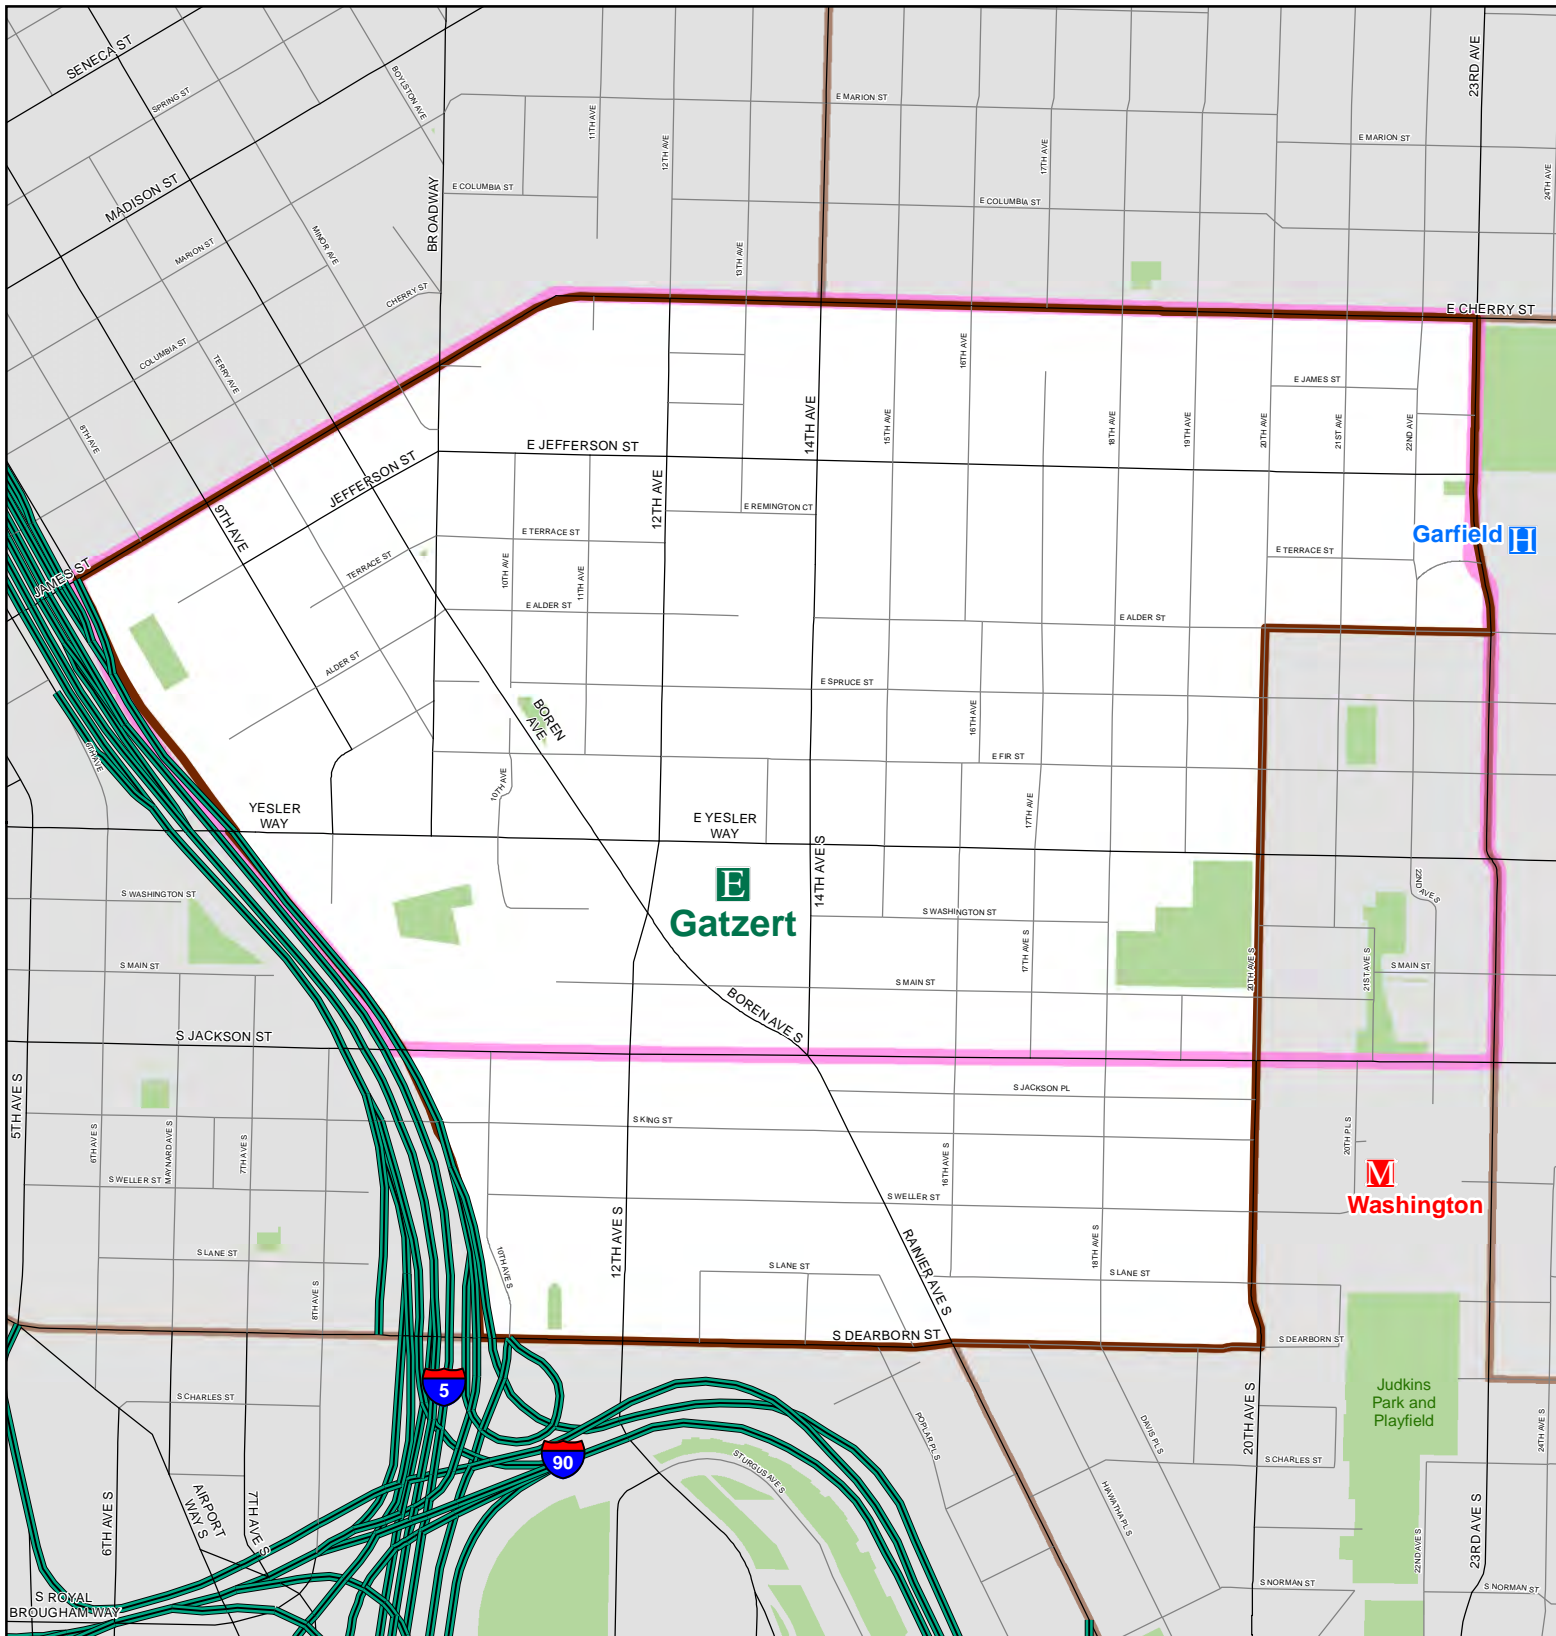

Bailey Gatzert

Elementary School
Attendance Area

- Attendance Area
- Elementary
- High
- Middle
- Walk Zone
- Option Elementary
- Option High
- Service School

Map last revised: 6/5/2018