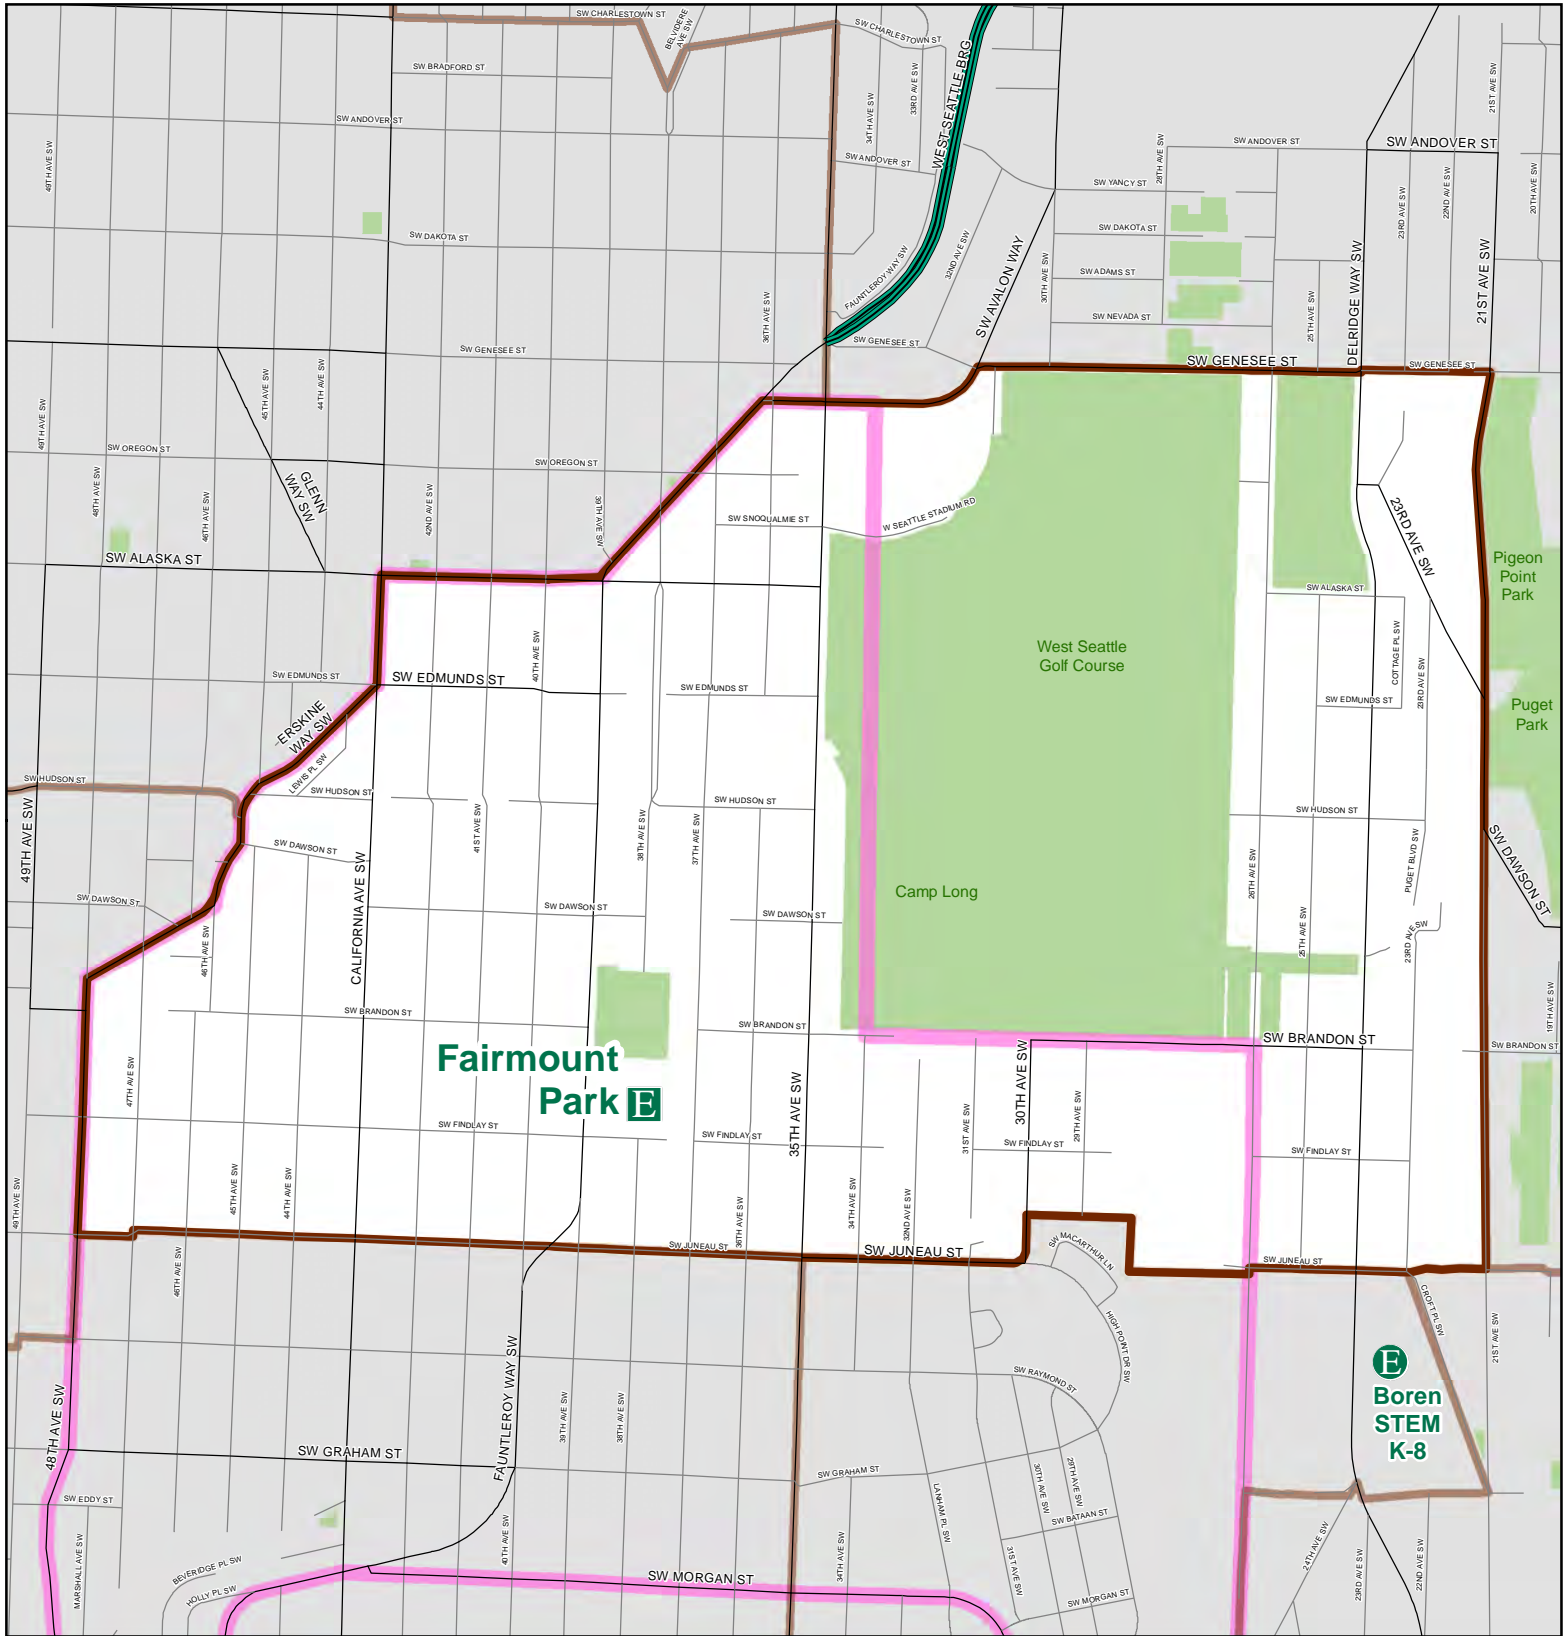

Fairmount Park

Elementary School Attendance Area

- Attendance Area
- Walk Zone
- E Elementary
- E Option Elementary
- H High
- H Option High
- M Middle
- S Service School

Map last revised: 6/5/2018