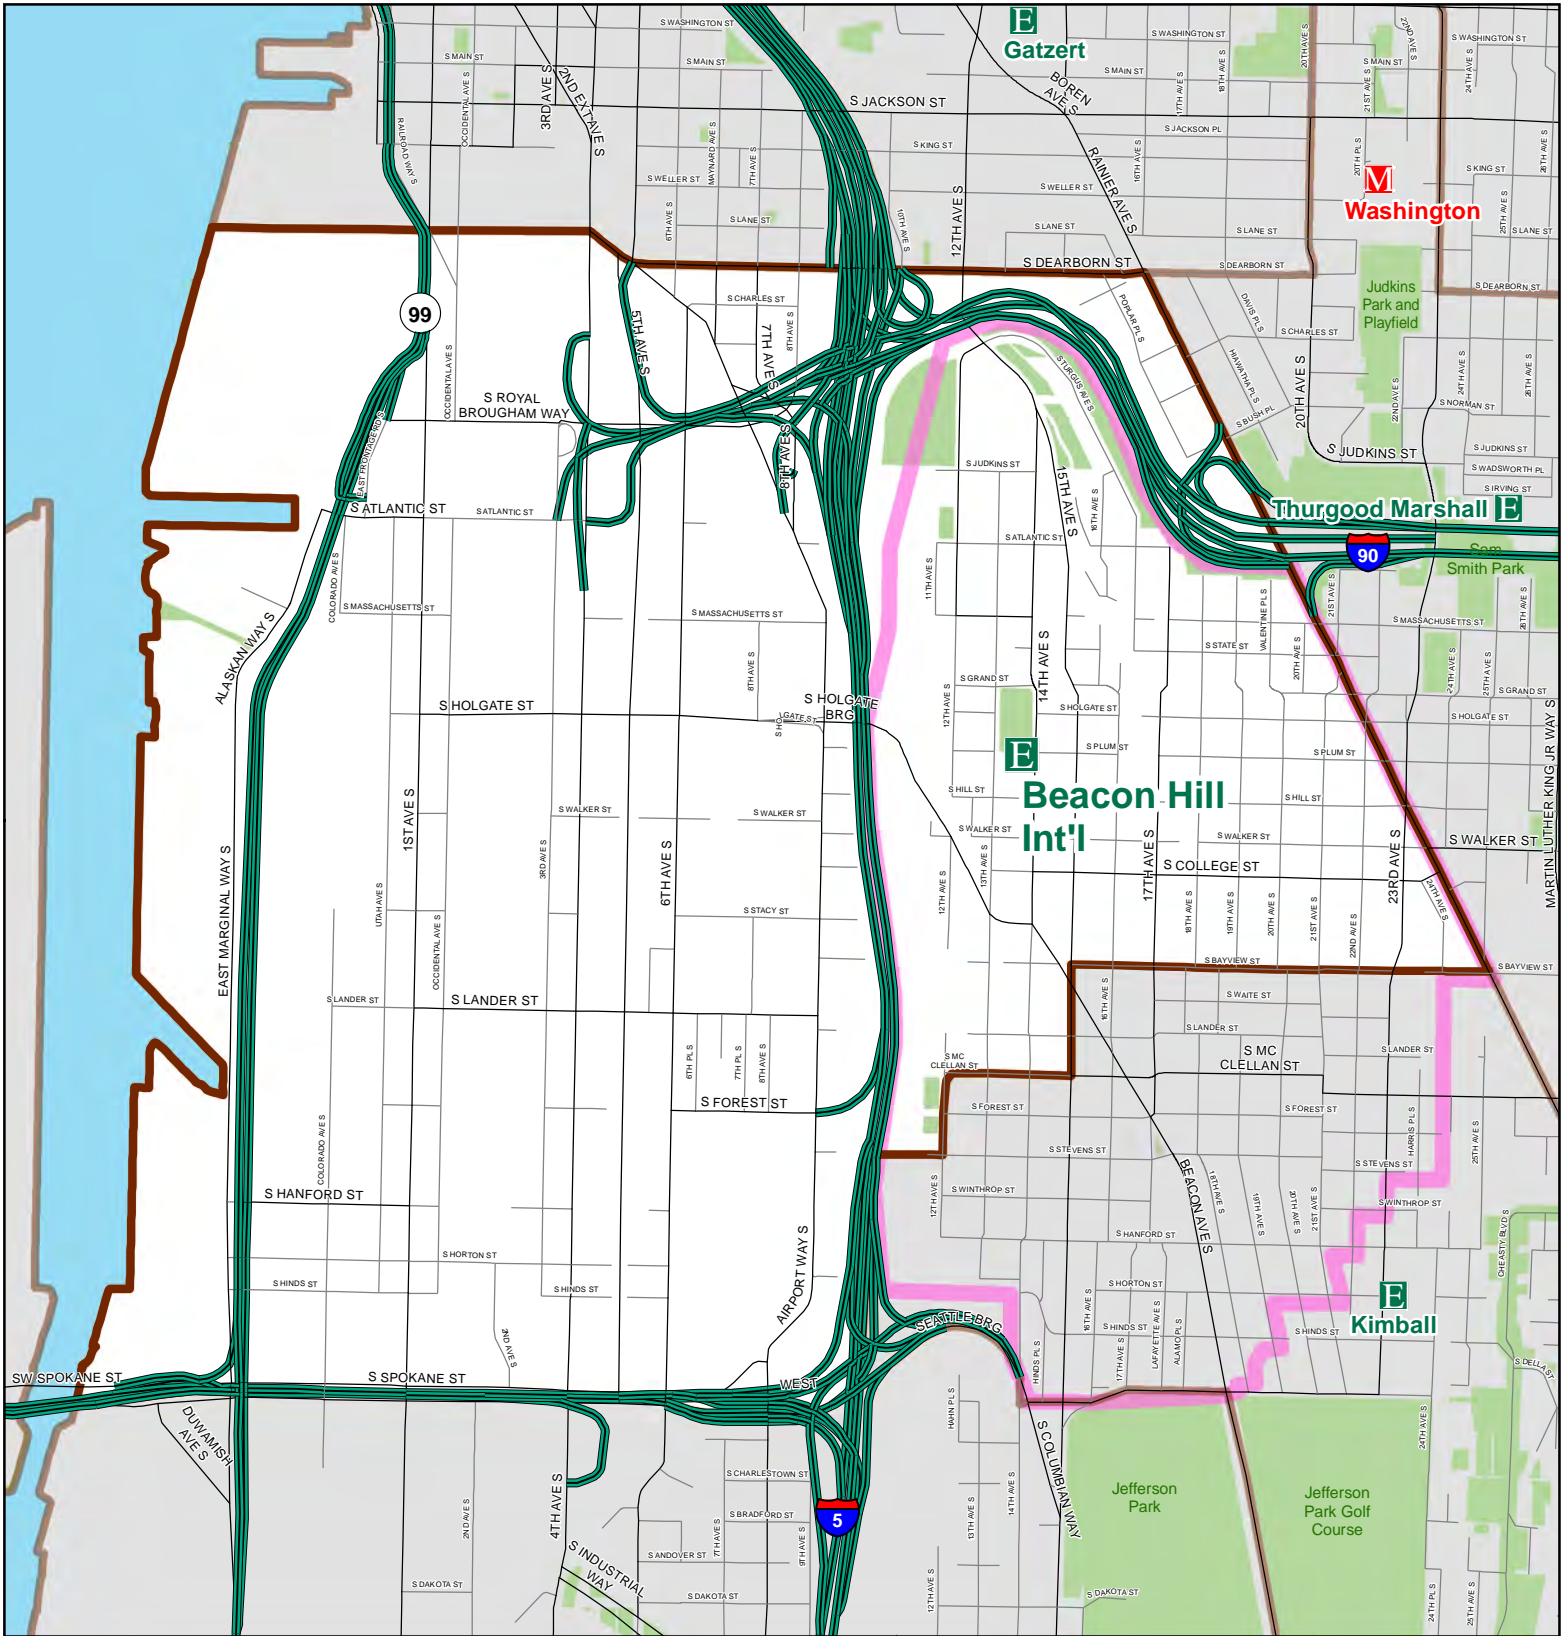

Beacon Hill Int'l

Elementary School Attendance Area

- Attendance Area
- Walk Zone
- **E** Elementary
- **E** Option Elementary
- **H** High
- **H** Option High
- **M** Middle
- **S** Service School

Map last revised: 6/5/2018