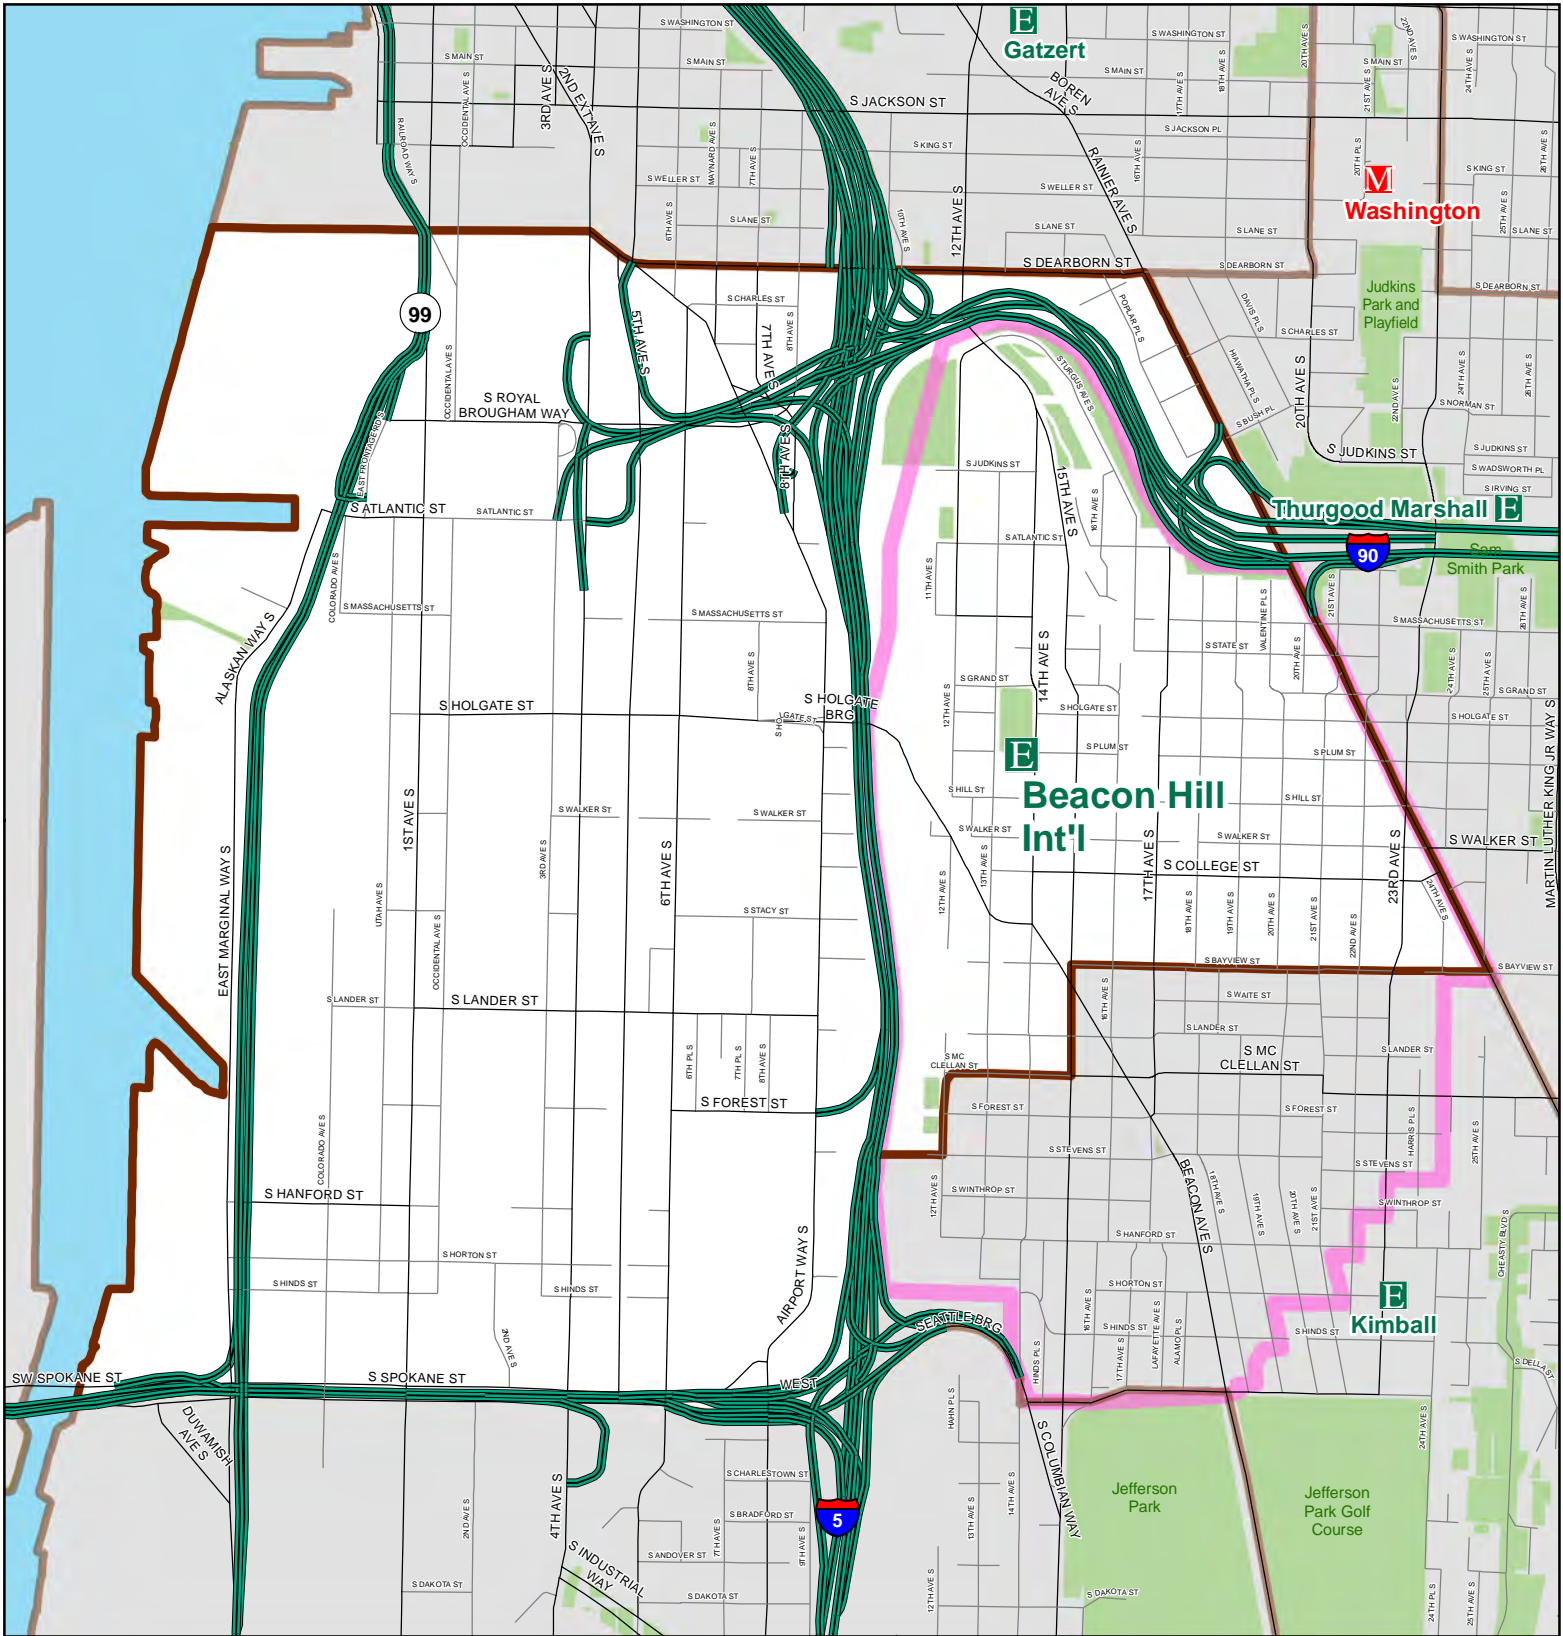

Beacon Hill Int'l

Elementary School Attendance Area

- Attendance Area
- E Elementary
- H High
- M Middle
- Walk Zone
- E Option Elementary
- H Option High
- S Service School

Map last revised: 6/5/2018