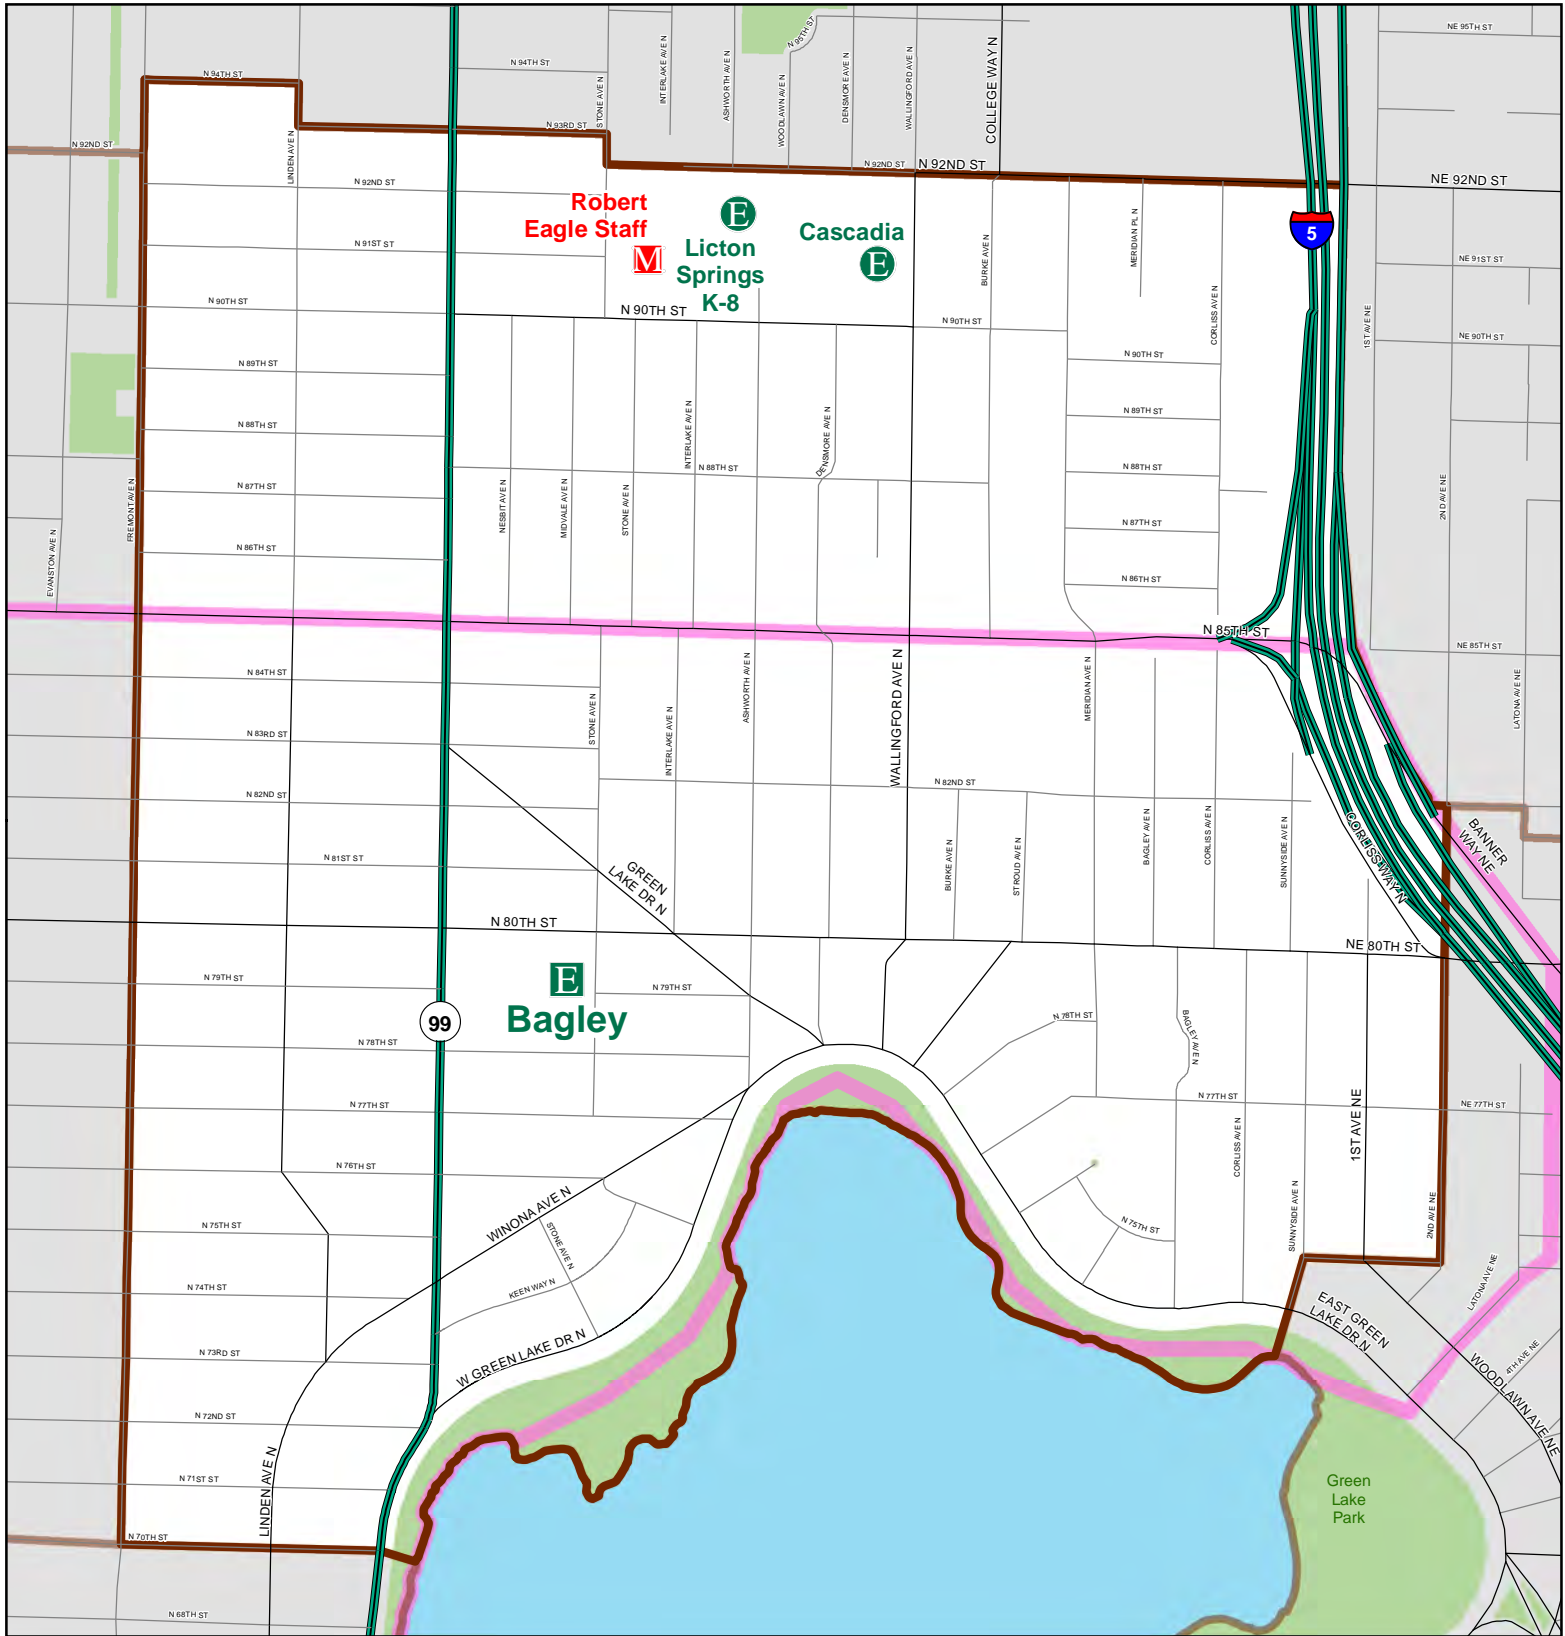

Daniel Bagley

Elementary School Attendance Area

- Attendance Area
- Elementary
- High
- Middle
- Walk Zone
- Option Elementary
- Option High
- Service School

Map last revised: 6/5/2018