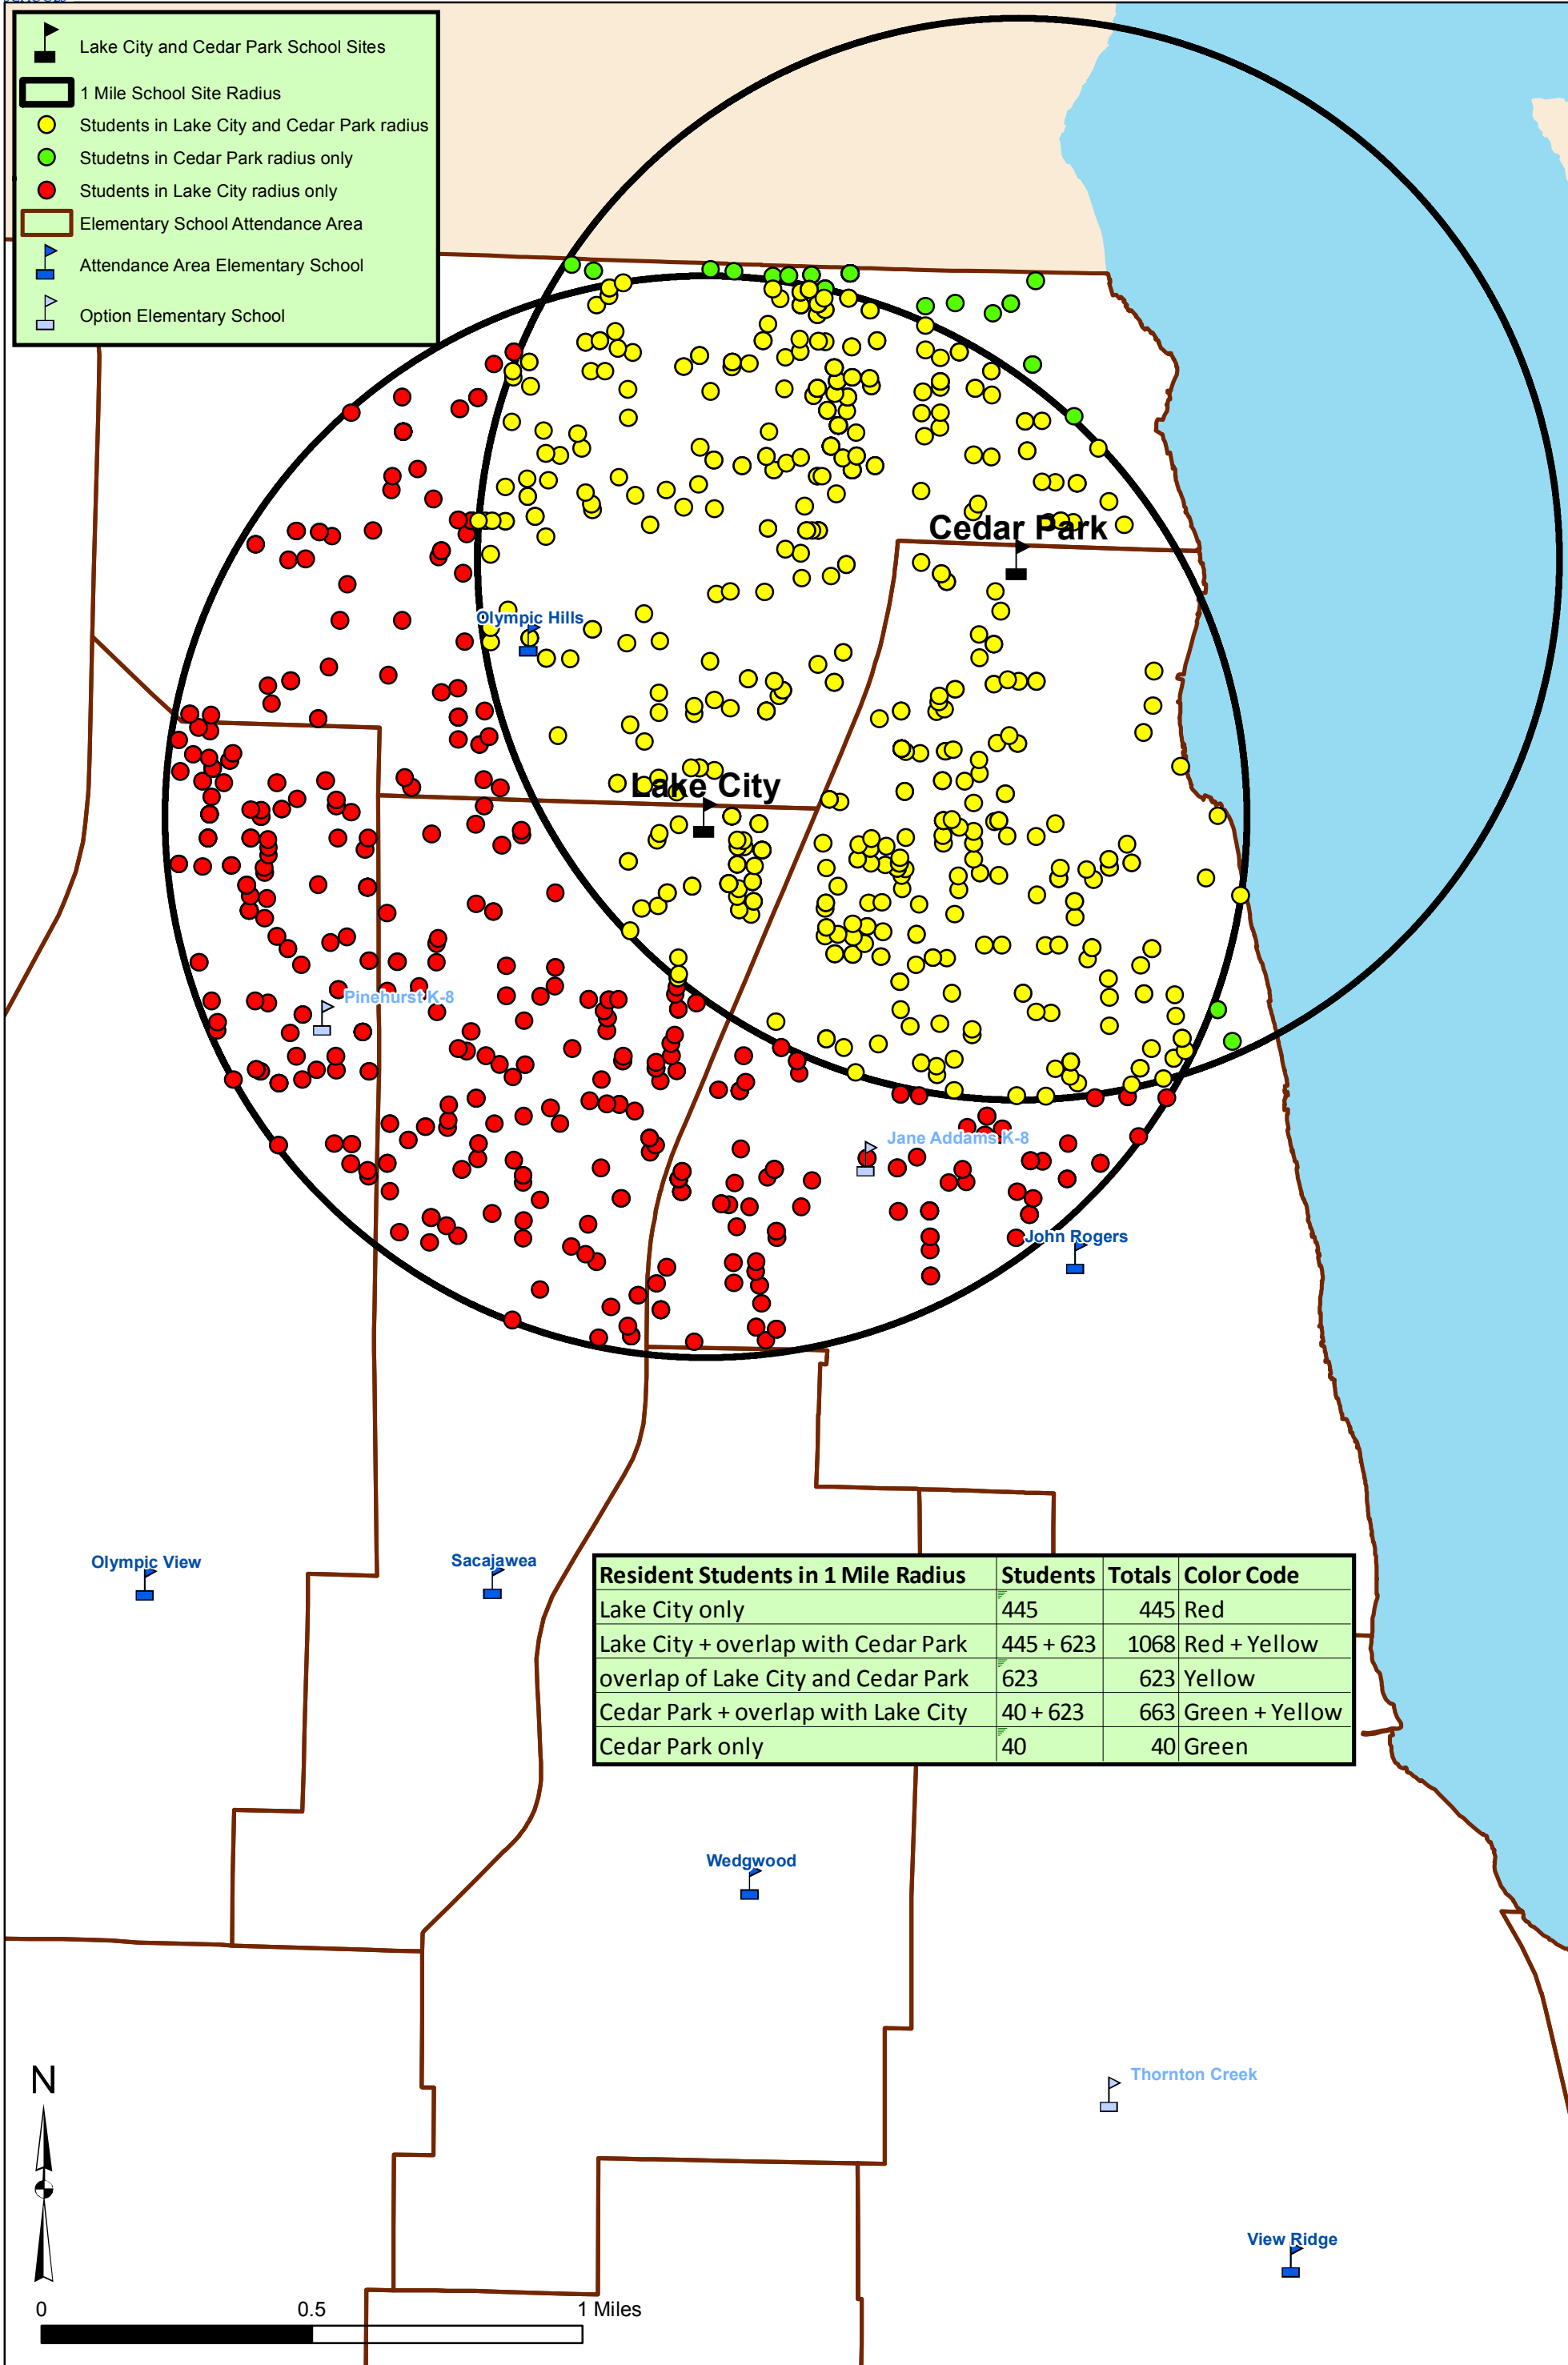

Lake City and Cedar Park School Sites K-5 Resident Students Within 1 Mile Radius

The names on this map are not intended to reflect the official name of any school building. They are instead intended to ensure better public understanding based upon familiar reference, particularly in situations where program and school building names differ. This information has been compiled by SPS staff from a variety of sources and is subject to change without notice. SPS makes no representations or warranties, expressed or implied, as to accuracy, completeness, timeliness, or rights to the use of such information. SPS shall not be liable for any general, special, indirect, incidental, or consequential damages including, but not limited to, lost revenues or lost profits resulting from the use or misuse of the information contained on this map. Any sale of this map or information on this map is prohibited. MapFile: LakeCity_CedarPark_20130403_0607